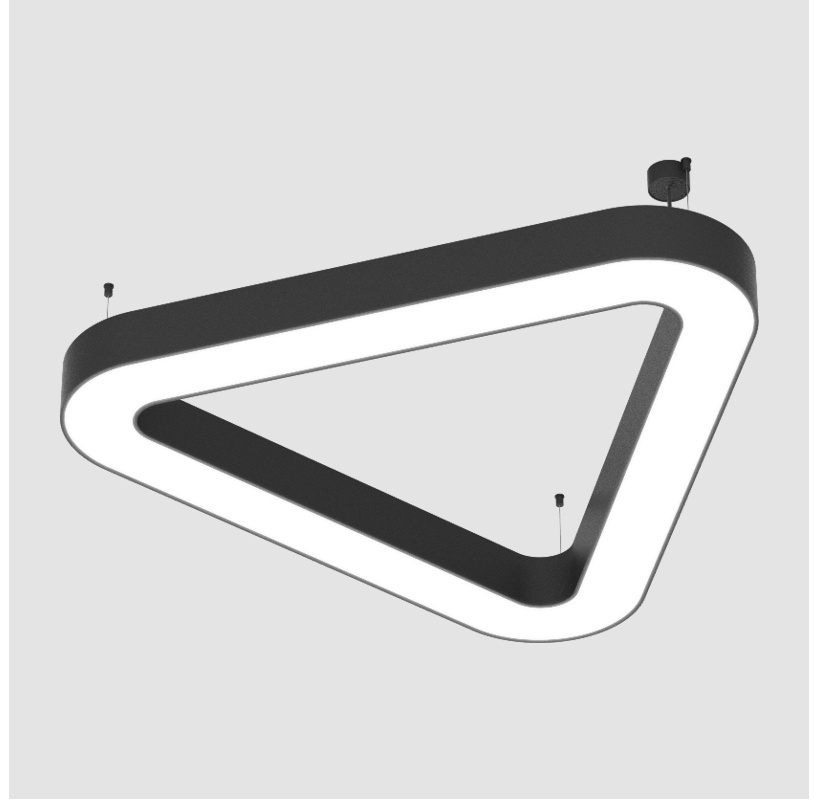

GENERAL

Series: Glorious
Subseries: Glorious Victory
Brand: Prolicht
Division: Architectural
Mounting Type: Suspension
Mounting Location: Ceiling
Subcategory: Ambient

PHYSICAL

Shape: Abstract
Length (mm): 1400
Length (in): 55 1/8
Width (mm): 1400
Width (in): 55 1/8
Height (mm): 120
Height (in): 4 3/4
Max. Overall Height (mm): 2120
Max. Overall Height (in): 83 7/16
Light Distribution: Direct
Weight (kg): 13.892
Weight (lbs): 30.56
Diffuser: PMMA - Opal or Micro-Prism
Fixture Finish: SSR / BKV / CWI / CRY / HAB / LAG / UFT / ITA / RUA / RUR / MIC / FTG / MYG / TWT / LOD / PUS / FRO / FUP / KIA / POP / BLS / SPG / MEY / GOH / GUM / CHC / COM / ABZ / JAG / OBR / MOS / ROR
Fixture Material: Aluminum

ELECTRICAL

Lamp Type: LED (Zhaga Standard)
Input Wattage (W): 60
Total Output Wattage (W): 48 / 38.4 (3500K)
Dimming: Non-Dimming / Phase Dimming (120Vac only) / 0-10V Dimming
Driver Included: Yes
Driver Location: Integrated
Driver Type: Constant Current - 120 / 277Vac
Driver Class: Class 2
Input Voltage (V): 120 - 277
Constant Current (MA): 350 / 1200 (3500K)

LED

Color Temperature (°K): 3000 / 3500 / 4000
Max. Delivered Lumen (lm): 5540 / 5733 / 5850
CRI: >80 CRI
Efficiency (%): 0.65
Lamp Life (hrs): 50000

OPTICAL

RATINGS AND CERTIFICATIONS

Certified By: Certified for North American Standards
IP rating: IP20